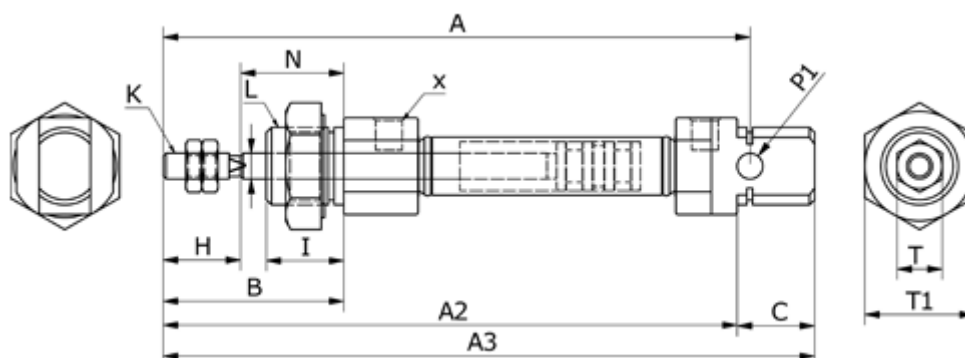

Data Sheet

Article number: 58MI20S0175CAG

Description: Cylinder MI-20x175-S-CA-G, Ø20x175
Double acting type - port 1/8"

Measures

A	= 115	K	= M8x1,25	V = 8
A2	= 62	L	= M22x1,5	X = 1/8"
A3	= 126	N	= 24	
B	= 44	O	= 11	
Bore diameter	= 20	P1	= 8	
C	= 20	Stroke	= 175	
HS	= 20	T	= 12	
I	= 20	T1	= 29	